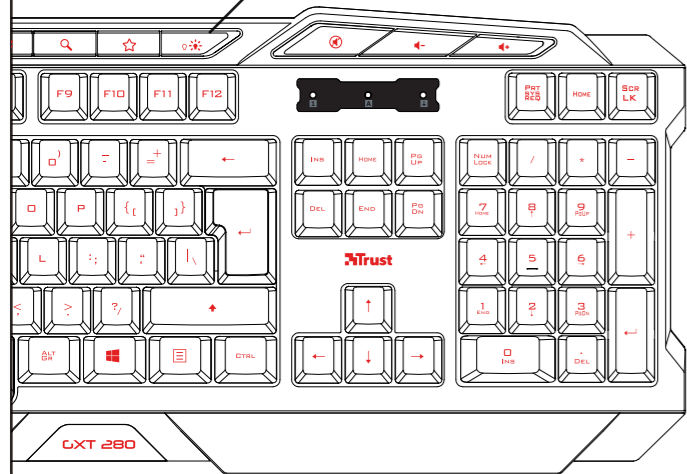

**Trust**

**KEYBOARD  
GXT280**

Download optional software from  
[www.trust.com/18911/driver](http://www.trust.com/18911/driver)

Laden Sie optionale Software von  
[www.trust.com/18911/driver](http://www.trust.com/18911/driver)