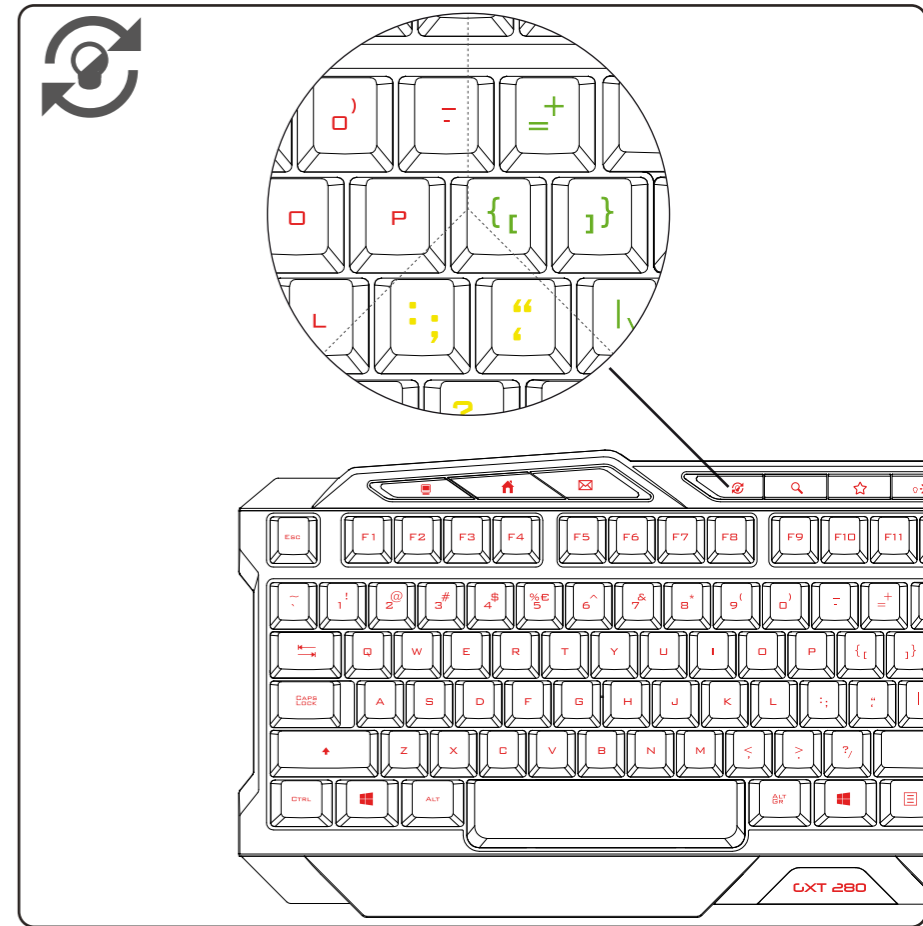

**Trust**

**KEYBOARD  
GXT280**

Download optional software from  
[www.trust.com/18911/driver](http://www.trust.com/18911/driver)

Laden Sie optionale Software von  
[www.trust.com/18911/driver](http://www.trust.com/18911/driver)